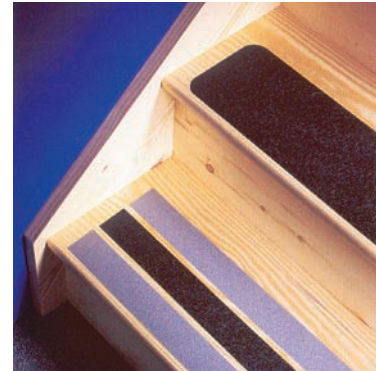

## Safety Track® Resilient Tapes

- Easily cleaned—can be mopped
- Aesthetically pleasing
- Kinder, gentler product without sacrificing performance
- Ideal for clean room, lab facilities, food processing
- Made of laminated, calendared film

Size	Catalog Number	
	Black	Gray
2" x 60'	98454	98458
4" x 60'	98455	98459
6" x 60'	98456	98460
6" x 24" cleat	98457*	98461*

\*Cleats are 50 per package

Safety Track® Resilient is tough enough to use where other grit anti-slip tapes are used, but is gentler to the touch. Embossed blend of synthetic products create a high performance, non-skid surface.

## Anti-Skid Tape – Diecut Cleats

- Made of B-916 grit-coated polyester tape
- Available in black
- Choice of three sizes
- Standard package: 50 cleats

Color	Size	Catalog Number
Black	¾" x 24"	78192
Black	6" x 24"	78195
Black	5½" x 5½"	78196

## “Glow-in-the-Dark” Anti-Skid Tape – Diecut Cleats

- Cost effective to purchase and install
- Easy to clean
- Made from B-916 grit-coated polyester tape
- Material is non-toxic, non-radioactive, environmentally friendly and installs easily
- Tape and cleats comply with ASTM E-2072 and ASTM E2073 standard specifications for photoluminescent safety markings and standard test methods for luminance of photoluminescent markings