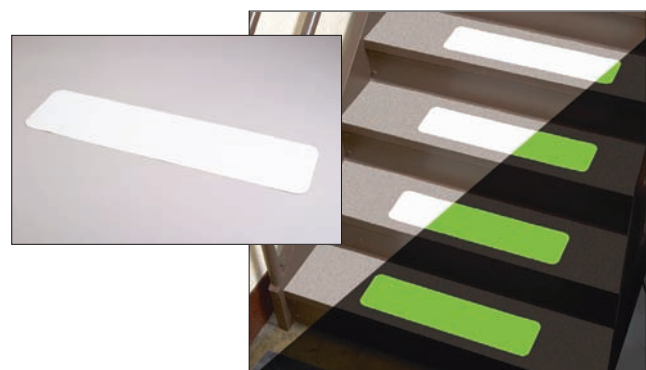

“Glow-in-the-Dark” Anti-Skid Tape – Diecut Cleats

- Cost effective to purchase and install
- Easy to clean
- Made from B-916 grit-coated polyester tape
- Material is non-toxic, non-radioactive, environmentally friendly and installs easily
- Tape and cleats comply with ASTM E-2072 and ASTM E2073 standard specifications for photoluminescent safety markings and standard test methods for luminance of photoluminescent markings

Catalog No.	Description	Size
99048	Glow-in-the-Dark ANTI-SKID Tape Roll	1" x 60'
99049	Glow-in-the-Dark ANTI-SKID Tape Roll	2" x 60'
99050	Glow-in-the-Dark ANTI-SKID Tape Roll	4" x 60'
99052	Glow-in-the-Dark ANTI-SKID Tape Roll	6" x 60'
99053	Glow-in-the-Dark ANTI-SKID Tape Roll	12" x 60'
99054	Glow-in-the-Dark ANTI-SKID Cleat	6" x 24" (50/pack)
99055	Glow-in-the-Dark ANTI-SKID Cleat	6" x 24" (10/pack)