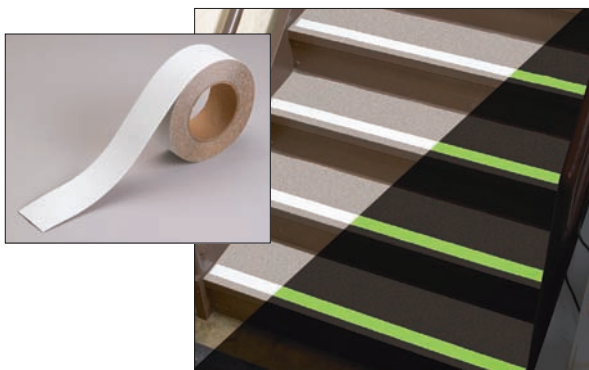

“Glow-in-the-Dark” Anti-Skid Tape – Diecut Cleats

- Cost effective to purchase and install
- Easy to clean
- Made from B-916 grit-coated polyester tape
- Material is non-toxic, non-radioactive, environmentally friendly and installs easily
- Tape and cleats comply with ASTM E-2072 and ASTM E2073 standard specifications for photoluminescent safety markings and standard test methods for luminance of photoluminescent markings

Catalog No.	Description	Size
99048	Glow-in-the-Dark ANTI-SKID Tape Roll	1" x 60'
99049	Glow-in-the-Dark ANTI-SKID Tape Roll	2" x 60'
99050	Glow-in-the-Dark ANTI-SKID Tape Roll	4" x 60'
99052	Glow-in-the-Dark ANTI-SKID Tape Roll	6" x 60'
99053	Glow-in-the-Dark ANTI-SKID Tape Roll	12" x 60'
99054	Glow-in-the-Dark ANTI-SKID Cleat	6" x 24" (50/pack)
99055	Glow-in-the-Dark ANTI-SKID Cleat	6" x 24" (10/pack)