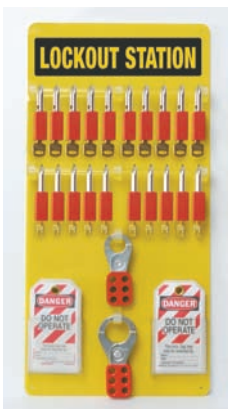

► 20-Lock Board

- Dimensions: 23½"H x 11½"W
- Includes 20 padlocks (99552 or 99500), two 1" hasps (65375), two 1½" hasps (65376) and 24 heavy duty tags (65520)

Catalog No.	Description
51189	20-Lock Board (Filled w/ Brady Safety Padlocks)
51194	20-Lock Board (Filled w/ Brady ¾" Steel Padlocks)
50991	20-Lock Board (Board Only)