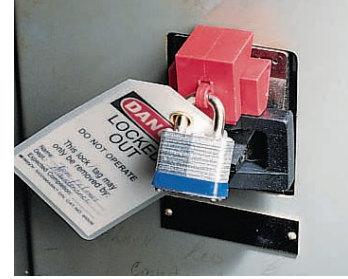

# Circuit Breaker Lockouts

## Oversized Breaker Lockout

- Oversized 480/600V frame lockout fits breaker switches up to 2 1/4" wide and 7/8" thick
- Made of durable polypropylene and glass filled-impact-modified nylon
- New blade design gets better grip, works on even more breaker models!
- Patent #5,500,495

## 480-600V Breaker Blocker

- Perfect for locking out oversized and irregularly shaped switches
- Self-adhesive backed rails are permanently installed into an electrical panel – simply clean panel surface and adhere – no drilling required!
- Blocking bars (red and green) are 7 1/2" long
- Red blocking bar indicates locked off, green bar indicates locked on