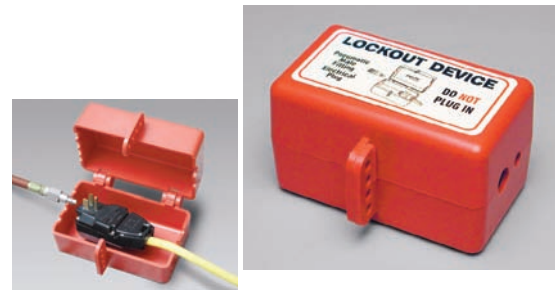

Catalog Number	Description
PL023	3-in-1 Plug Lockout - English
PL023-BI	3-in-1 Plug Lockout - English/Spanish

Brady Plug Lockouts

- Plug lockouts prevent electrical plugs from being inserted into a wall outlet. Use when plug will not remain under the exclusive control of the person performing service or maintenance
- Made of rugged polypropylene
- Small 110V plug lockout: 2"H x 2"D x 3 1/2"W with 1/2" diameter hole for cable
- Large 220/500V plug lockout: 3 1/4"H x 3 1/4"D x 7"W with 1" diameter hole for cable

Catalog Number	Description
65674	Small 110V Plugout
65675	Large 220/500V Plugout

Brady Plug Lockouts

Electrical/Pneumatic Plug Lockout

- Accommodates a large variety of electrical plugs up to 3 1/2" in diameter and 5" in length as well as male air hose connectors
- Holes accommodate electrical cord or "necked down" pneumatic male fittings commonly attached to compressed air hose
- Works on 110V, 220V & 550V plugs
- Made of Polystyrene material

Catalog Number	Description
PL027E	Electrical/Pneumatic Plug LO

Hubbell Plugout™

- Two sizes available to fit most heavy industrial plug applications
- Small version accepts plugs with maximum 2 3/4" diameter and 4 3/4" length with 1" cord
- Large version accepts plugs with maximum 4 1/2" diameter and 10 3/20" length with 1 9/20" cord
- Standard package: one device

Catalog Number	Description
65695	Small Plugout™
65968	Large Plugout™

Stopower™ Plug Lockouts

- Ideal for office equipment and other frequently locked out cords
- For use on 2 or 3 pronged polarized plugs
- Cord cannot be plugged in with Stopower™ in place
- Device cannot be removed without a key